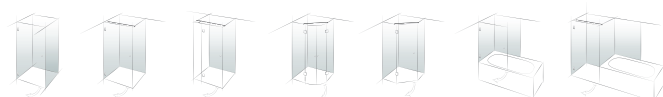

Dies ist nur eine Auswahl der möglichen Sets.
here is a small excerpt of possible sets.